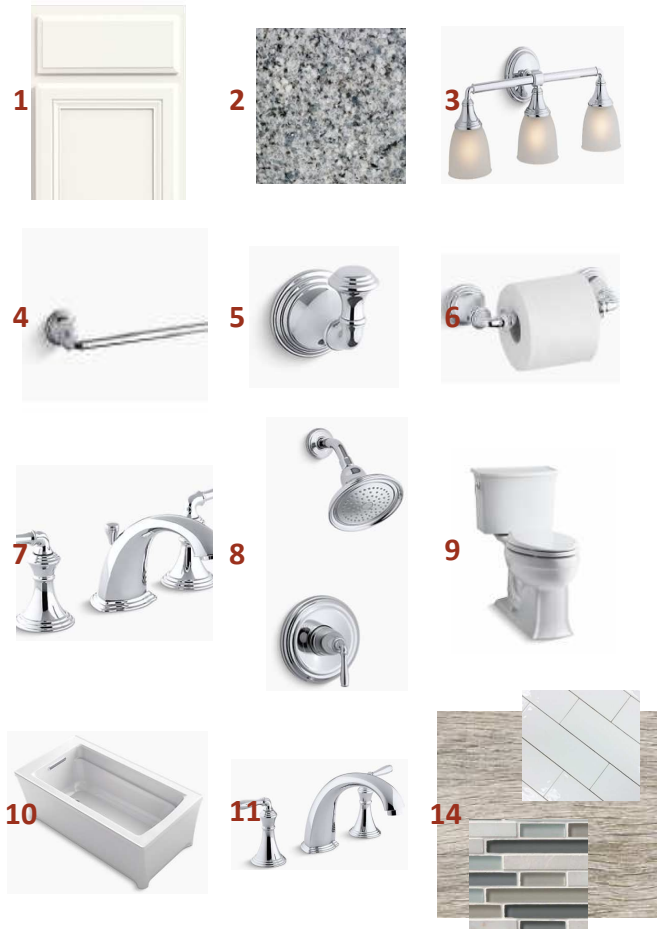

What products go into a Master Bathroom Remodel?

Here are the products you should consider...

- 1) (2)36" Vanity cabinets & (1)24" 3 full height drawer base with scribe molding, toe kick cover, hardware, touch up kit & 3" filler in Merillat Classic Glen Arbor Maple Cotton Standard Construction with Full Extension Soft Close Dovetail Drawers and Soft Close Doors.
- 2) Granite countertops and surfaces in Azul Platino Granite 3cm vanity top with 2cm Ogee Edge, (2)Under mount White China Bowls & 4" backsplash (milled to 2cm). Also includes (3) 2cm niche bottoms, (2) 2cm knee wall toppers, (1) shower curb and (1) bench seat.
- 3) Lighting: Kohler Devonshire (2)Triple Sconce Polished Chrome
- 4) Towel Bar: Kohler Devonshire (2)24" & (1)18" Polished Chrome
- 5) Robe Hook: Kohler Devonshire Polished Chrome
- 6) Paper Holder: Kohler Devonshire Polished Chrome
- 7) Sink Faucets: Kohler Devonshire (2)8" cc Polished Chrome
- 8) Shower Faucet: Kohler Devonshire Collection Rite-Temp with trim & valve.
- 9) Toilet & Seat: Kohler Archer Elongated Bowl Comfort Height, White with Chrome Trip Lever, Cachet Toilet Seat & Angle Supply with Stop.
- 10) Tub: Kohler Archer Rectangular 61 3/4" x 31 3/4" Free Standing White Bath with Slotted Overflow drain.
- 11) Tub Faucet: Kohler Devonshire Deck/Rim mount Polished Chrome, Bath Faucet Trim and Ceramic Valve.
- 12) Shower Door (not pictured): American Glass Custom Shower 3/8" Clear Tempered Glass Door with Chrome Trim & Hinges and one Stationary Door.
- 13) Mirror (not pictured): Lenoir (2)30"x36" Beveled Edge Mirror
- 14) Floor/Shower Wall Tile: Ascot Wood Cinder Porcelain 6"x39" floor tile in Herringbone pattern with material to create Mosaic Shower floor and (1) Botticino Threshold 4x36 (includes Kohler Chrome Shower Drain for shower floor). Armonie Picadilly Gloss Bianco 4"x12" shower wall tile in Running Bond on the Horizontal pattern with matching 4"x12" Bullnose. Roma Splendor Keystone Stone/Glass Mosaic on back of shower wall niche.