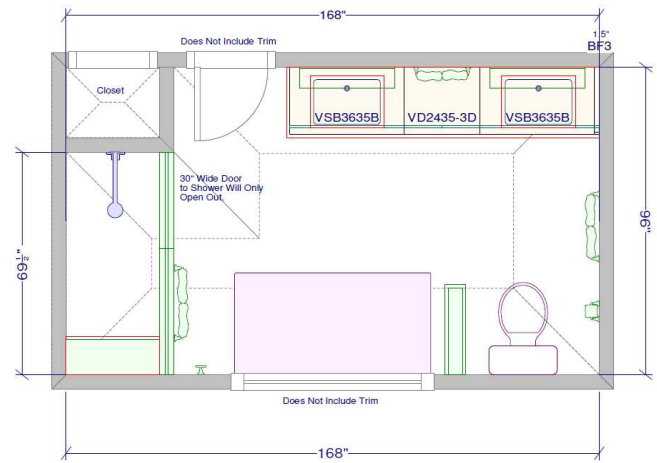

What products go into a Master Bathroom Remodel?

Here are the products you should consider...

- 1) (2)36" Vanity cabinets & (1)24" 3 full height drawer base with scribe molding, toe kick cover, hardware, touch up kit & 3" filler in Merillat Classic Glen Arbor Maple Cotton Standard Construction with Full Extension Soft Close Dovetail Drawers and Soft Close Doors.
- 2) Granite countertops and surfaces in Azul Platino Granite 3cm vanity top with 2cm Ogee Edge, (2)Under mount White China Bowls & 4" backsplash (milled to 2cm). Also includes (3) 2cm niche bottoms, (2) 2cm knee wall toppers, (1) shower curb and (1) bench seat.
- 3) Lighting: Kohler Devonshire (2)Triple Sconce Polished Chrome
- 4) Towel Bar: Kohler Devonshire (2)24" & (1)18" Polished Chrome
- 5) Robe Hook: Kohler Devonshire Polished Chrome
- 6) Paper Holder: Kohler Devonshire Polished Chrome
- 7) Sink Faucets: Kohler Devonshire (2)8" cc Polished Chrome
- 8) Shower Faucet: Kohler Devonshire Collection Rite-Temp with trim & valve.
- 9) Toilet & Seat: Kohler Archer Elongated Bowl Comfort Height, White with Chrome Trip Lever, Cachet Toilet Seat & Angle Supply with Stop.
- 10) Tub: Kohler Archer Rectangular 61 3/4" x 31 3/4" Free Standing White Bath with Slotted Overflow drain.
- 11) Tub Faucet: Kohler Devonshire Deck/Rim mount Polished Chrome, Bath Faucet Trim and Ceramic Valve.
- 12) Shower Door (not pictured): American Glass Custom Shower 3/8" Clear Tempered Glass Door with Chrome Trim & Hinges and one Stationary Door.
- 13) Mirror (not pictured): Lenoir (2)30"x36" Beveled Edge Mirror
- 14) Floor/Shower Wall Tile: Ascot Wood Cinder Porcelain 6"x39" floor tile in Herringbone pattern with material to create Mosaic Shower floor and (1) Botticino Threshold 4x36 (includes Kohler Chrome Shower Drain for shower floor). Armonie Picadilly Gloss Bianco 4"x12" shower wall tile in Running Bond on the Horizontal pattern with matching 4"x12" Bullnose. Roma Splendor Keystone Stone/Glass Mosaic on back of shower wall niche.