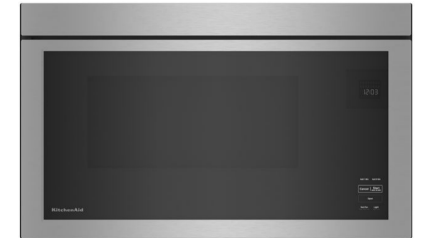

# KitchenAid Stock Package – \$ 5,695.14

electric range & KRFF fridge (\$6,035.14 Gas Range & KRFF fridge)

Acct # 150411 L  
Quote # 3079293