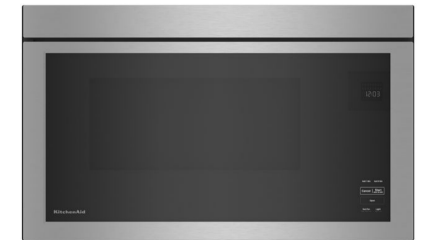

WRFF3236RZ
replaces F535WHZ

- 36" Wide
- Standard Depth
- 25 cu ft
- Internal Water Dispenser
- Fingerprint Resistant SS
- Gallon Door Bins
- Spillproof Glass Shelves
- LED Lighting
- Energy Star Certified

WMH31017HS

- 1.7 Cu. Ft.
- 300 cfm blower motor
- Glass, dishwasher safe turntable
- Electronic touch controls

KitchenAid Stock Package – \$5,695.14

Electric Range & KRFF Fridge (\$6,035.14 Gas Range & KRFF Fridge)

KFE500ESS- ELECTRIC FREE STAND

KSEG700ESS- ELECTRIC SLIDE-IN

- 6.3/ 6.4 cu. Ft. Oven Capacity
- True convection
- Storage drawer
- 5 cooking elements
- 2 dual elements
- Hidden bake element
- Aqualift cleaning

Hoses and cords included!

KDTM404KPS

- 44 dba
- 3rd level rack
- Stainless interior
- ProWash cycle
- Extended heat option
- Heated dry option
- SatinGlide rails in 3rd & middle rack

KMMF330PSS

- New Flush, Built-in Design
- 1000 watts
- 400 cfm motor
- 1.1 cu. Ft.
- No turntable
- Steam Clean
- LED Lights
- Keep warm function