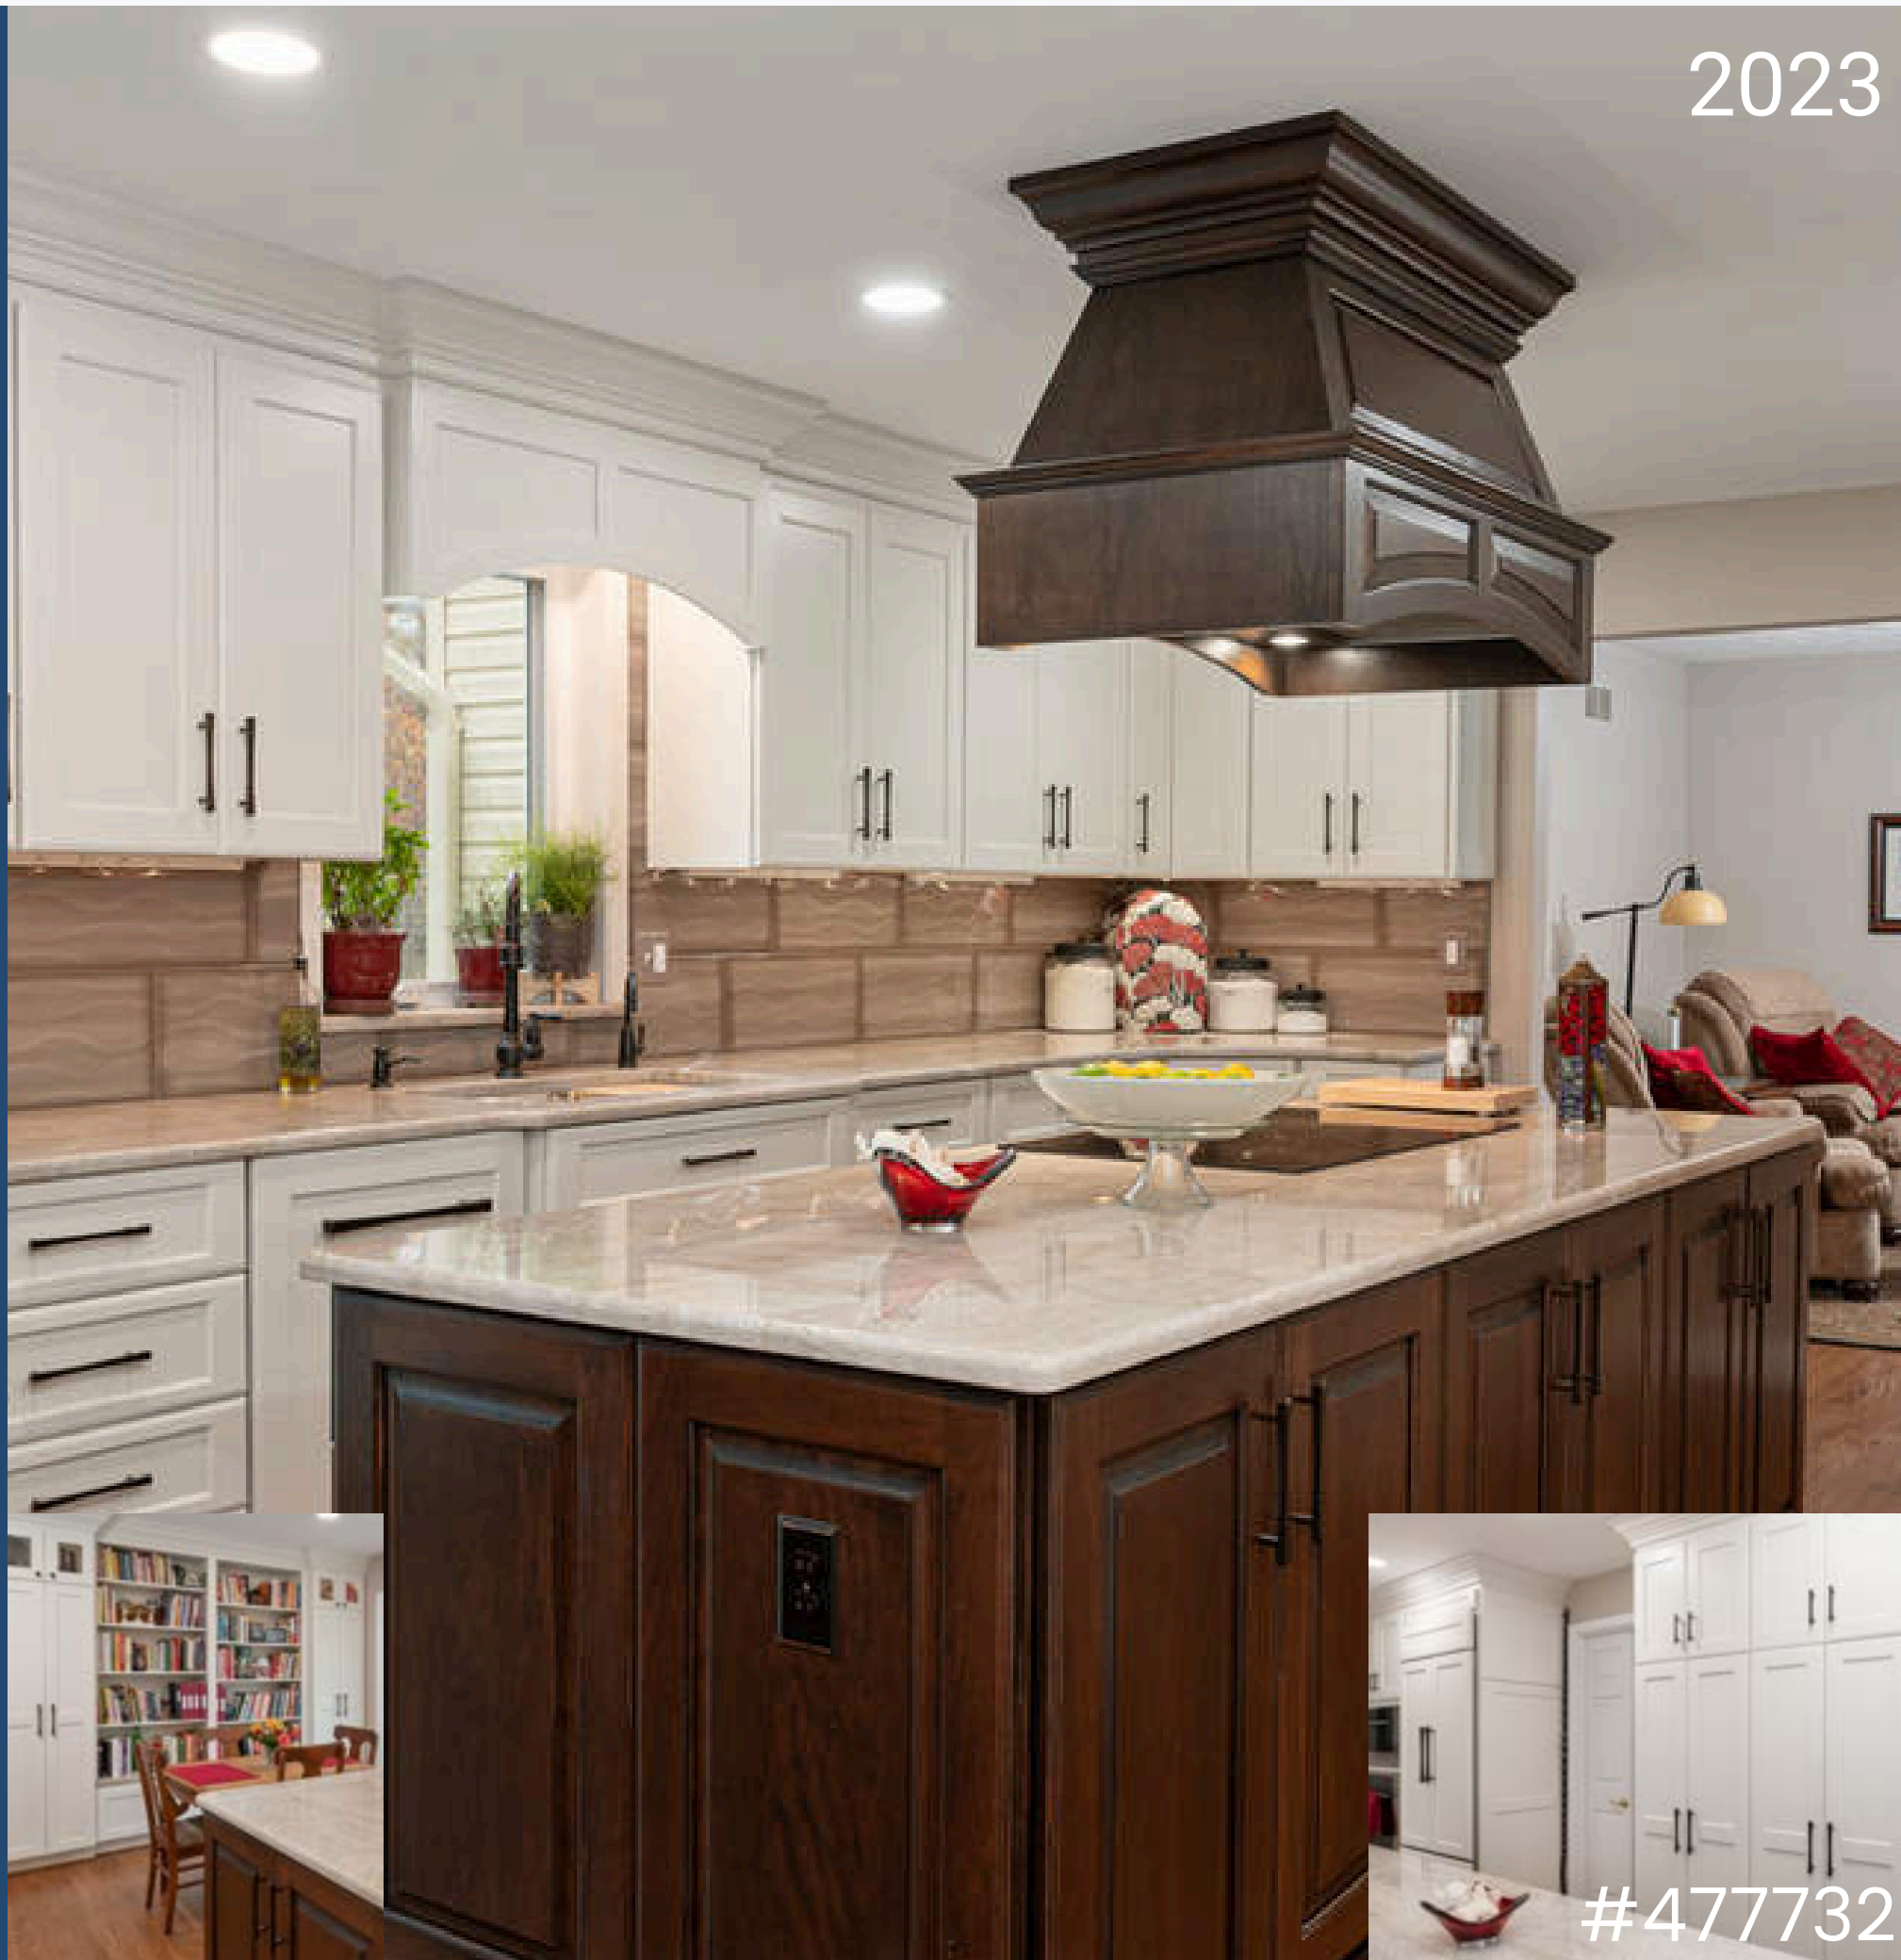

*Photo may include items not provided by Reico.
Costs shown based on products and services provided by Reico.
Installation costs are for reference only and will vary by every
project, location and the exact scope of work.*