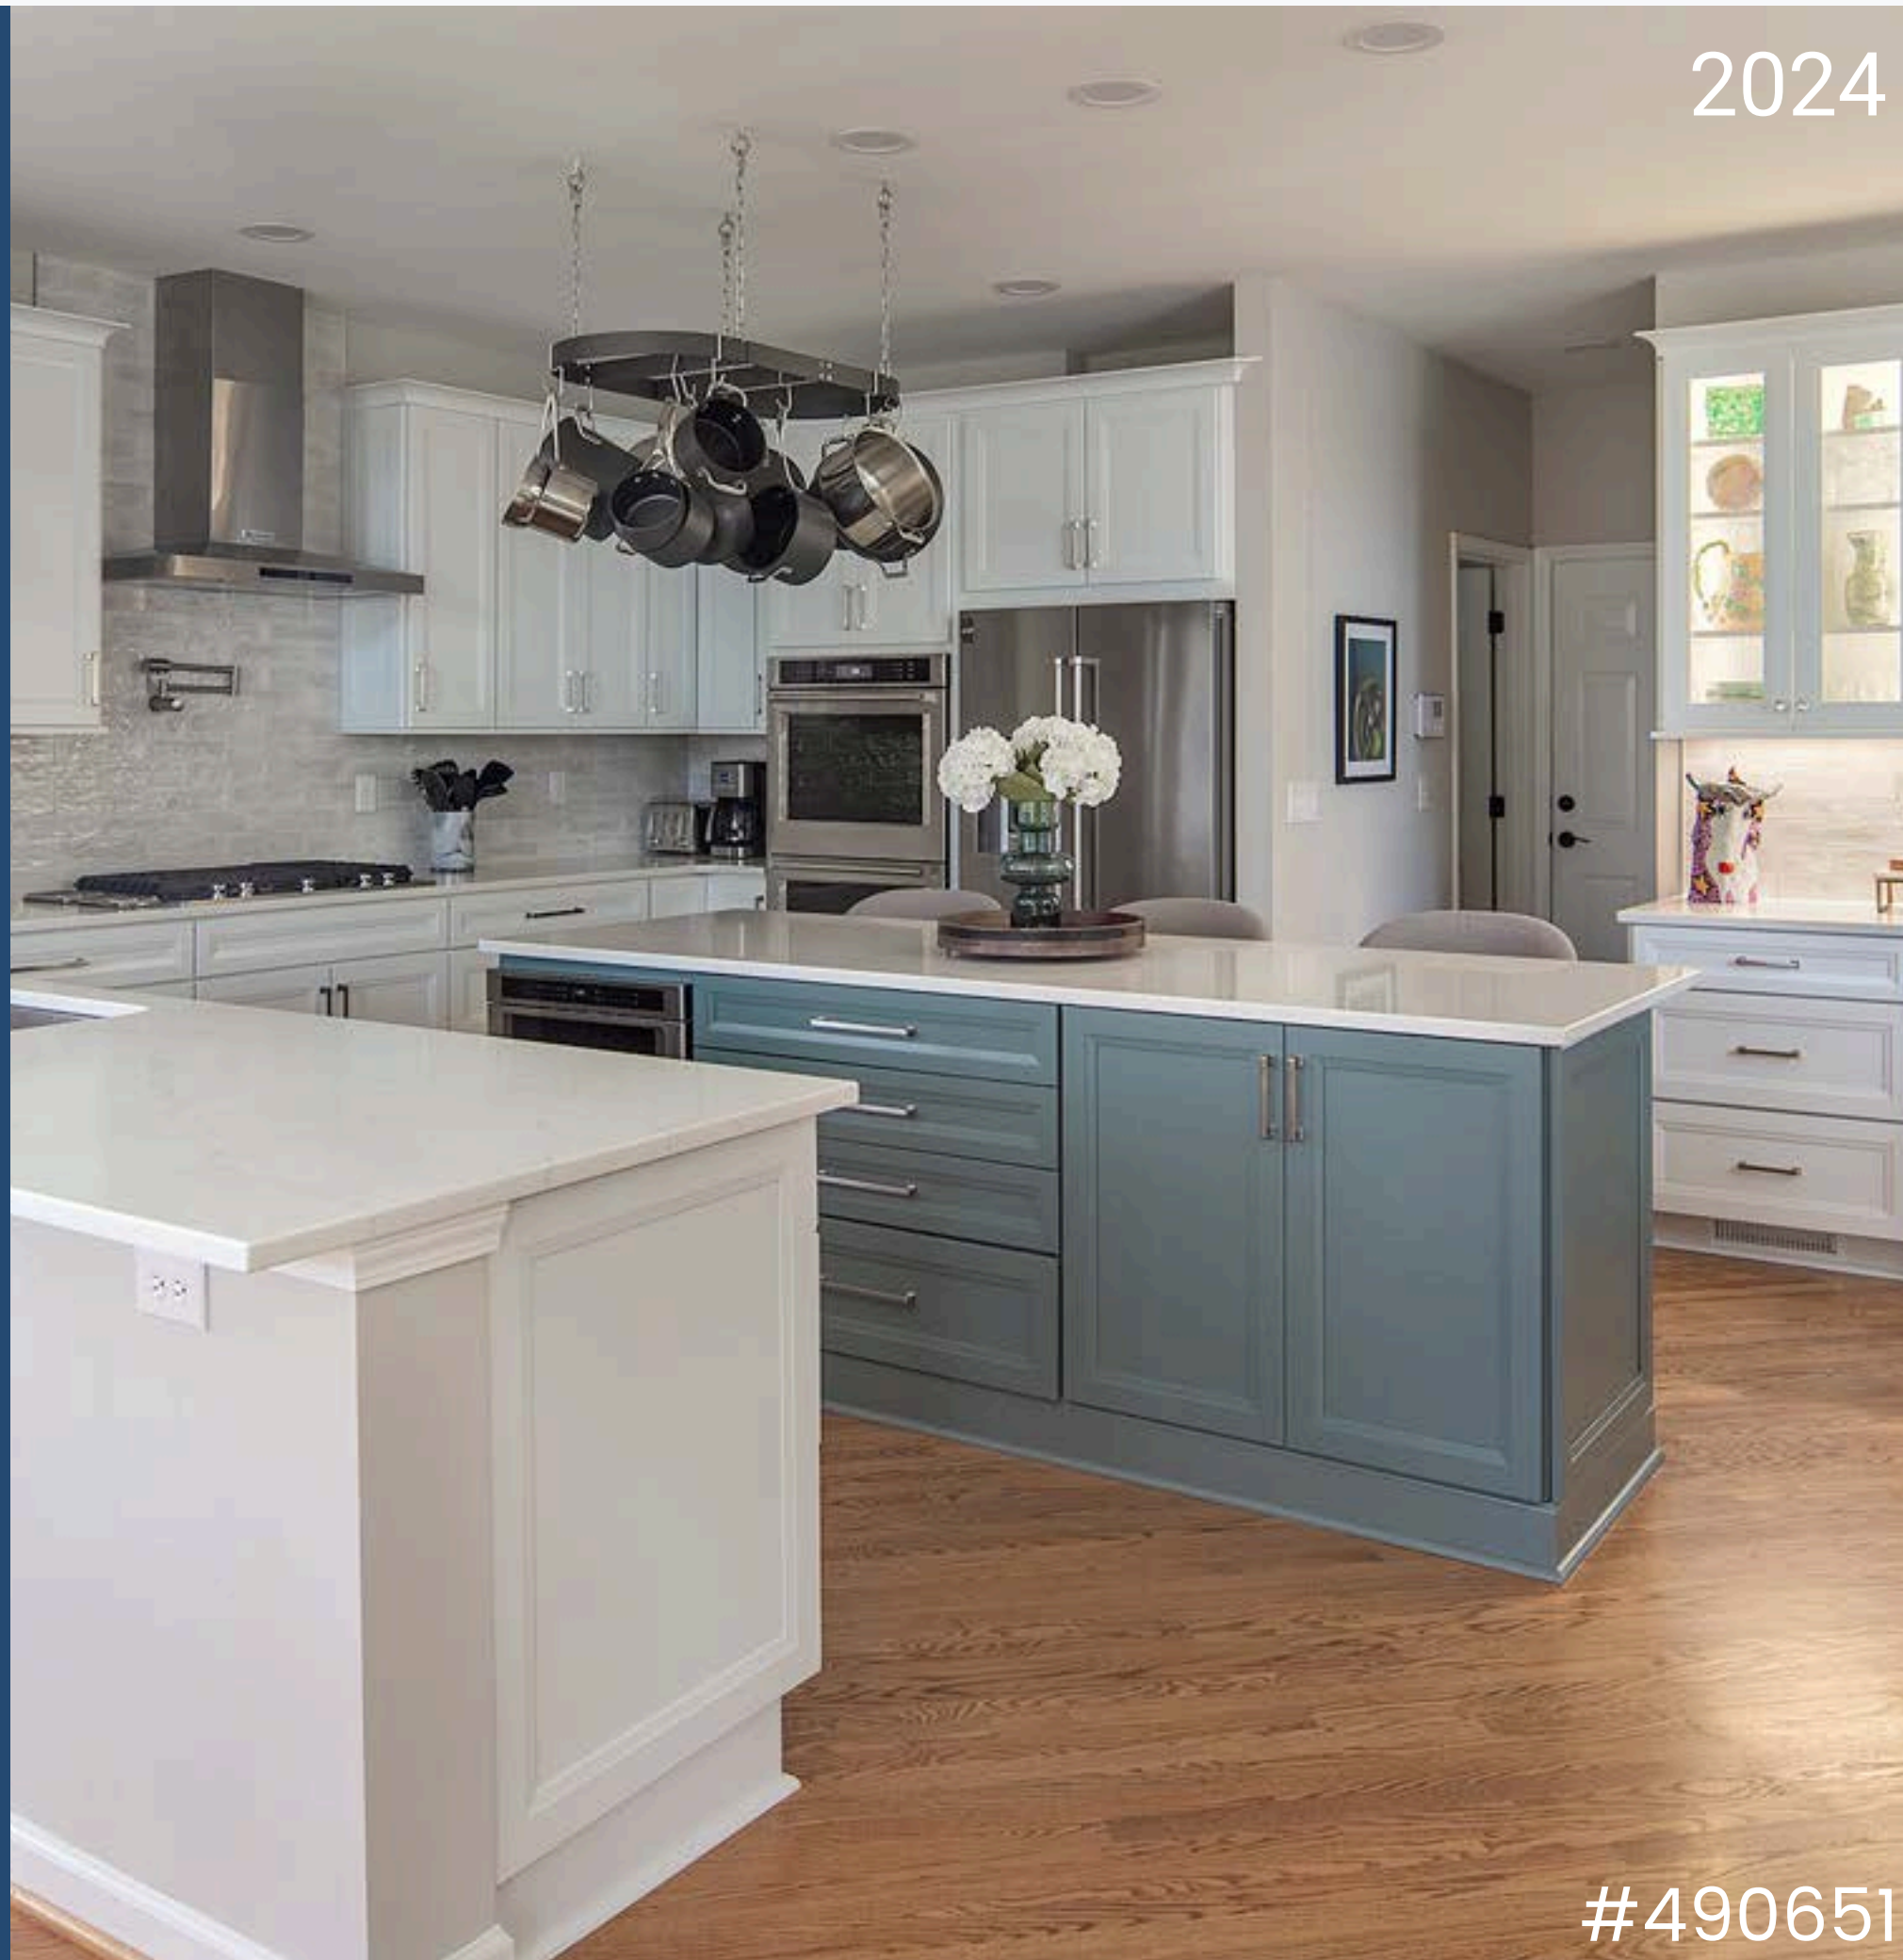

**311 SQ.F. KITCHEN REMODEL
SILVER SPRING, MD • \$50,983**

2022

Cabinets - \$37,844

Greenfield Jackson A Painted Black (perimeter) & Merrillat Classic Glenrock Maple Boardwalk (island)

Countertop - \$12,164

313 SQ. FT. KITCHEN REMODEL
WHITE HALL, MD • \$64,971

2023

Cabinets - \$64,971

Greenfield Hancock A Surfside (perimeter) &
Hancock J Cherry Java (island & range hood)

*Photo may include items not provided by Reico.
Costs shown based on products and services provided by Reico.
Installation costs are for reference only and will vary by every
project, location and the exact scope of work.*

315 SQ.F. KITCHEN REMODEL
WAXHAW, NC • \$37,493

2024

Reico[®]
KITCHEN & BATH

Cabinets - \$22,580

Merillat Classic Rowan Cotton (perimeter & coffee bar) & Masterpiece Sawyer Rainfall

Countertop - \$11,713

MSI Q Calacatta Miraggio Duo